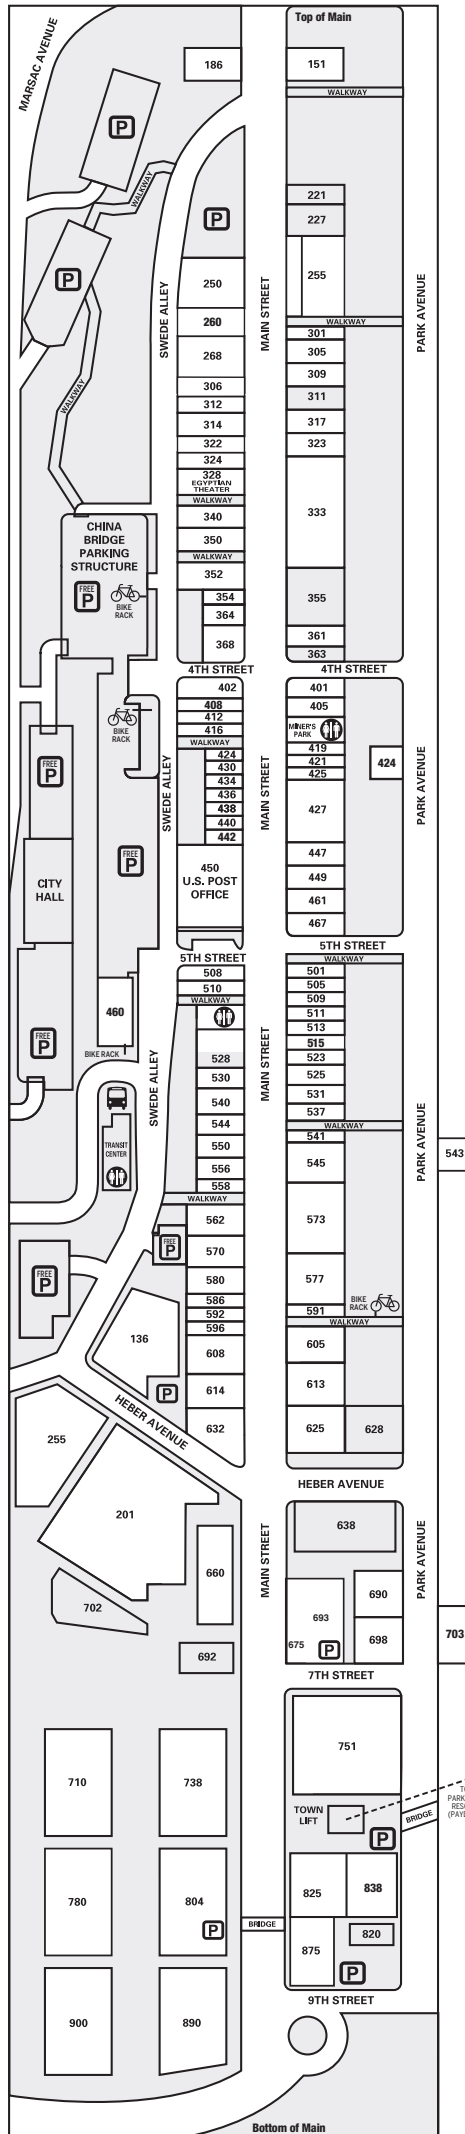

Real Estate

Engel & Völkers Park City	900
Internet Properties Park City Real Estate	255
Keller Williams Park City	693
Park City Tourist Center	544
Berkshire Hathaway	354/537
Sky Strata	692
Summit Sotheby's	545/625
The Agency	255
Wyndom Vacation Ownership, Inc	268

Services

Allstate	505
Aura Spa & Boutique	405
Barbarian Barbering Company	352
Billy's Barber Shop	509
Christian Science Reading Room	605
Culinary Krafts at Kimball Terrace	675
Design Collective West	340
Gateway Business Center	136 Heber Ave
Genius Supply Store	420 Swede Alley
Gigabit Business Consulting	136 Heber Ave
Image Eyes Optical	4-100
Intuitions Astrology	255
KPCW	460 Swede Alley
Learning Designs	614
Main Street Visitor Center	528
Massage on Main	255
Mudd Law	311
Nails on Main	255
Neon Nails & Spa	136 Heber Ave
Park City Barbers	201 Heber Ave
Park City Beauty Boutique	324
Park City Mountain Town Lift	825
Park City Post Office	450
Rose & Water Beauty Bar	525/523
Sojourn Property Management	268
State Liquor Store	460 Swede Alley
Strachan & Strachan	401
Summit Medical Concierge	136 Heber Ave
Tall Pines Construction	309
UBS Financial Services, Inc	255 Heber Ave
Veritas Funding	625

Map courtesy of the
Historic Park City Alliance
historicparkcityutah.com